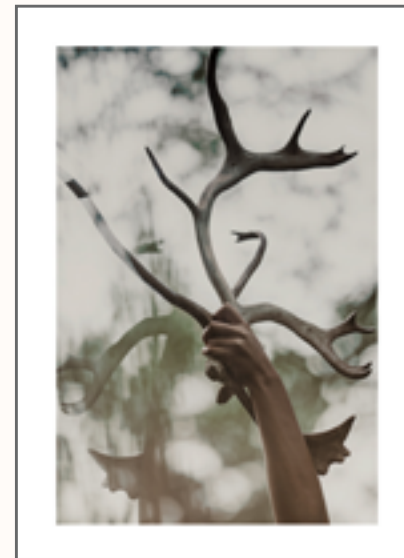

Art No. 4044

40 x 30 cm
70 x 50 cm

Raise Your Power

*"All power, all voices, all hands.
All in harmony with
nature and each other.
From daybreak to moonlight
to starshine, every day,
every night, every breath.
For everything and
everyone's life."*