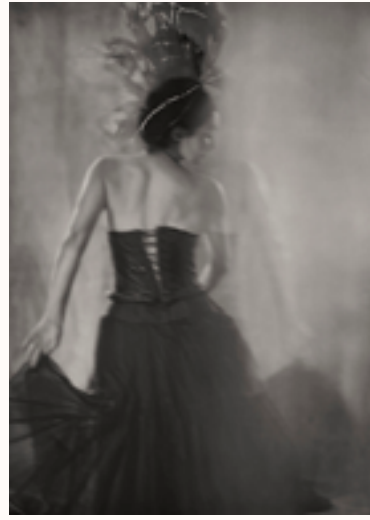

Dance & Passion

"Let the music guide you. Dance on with the dramatic passion of yours"

Art No. 4023

18 x 24 cm
30 x 40 cm
50 x 70 cm